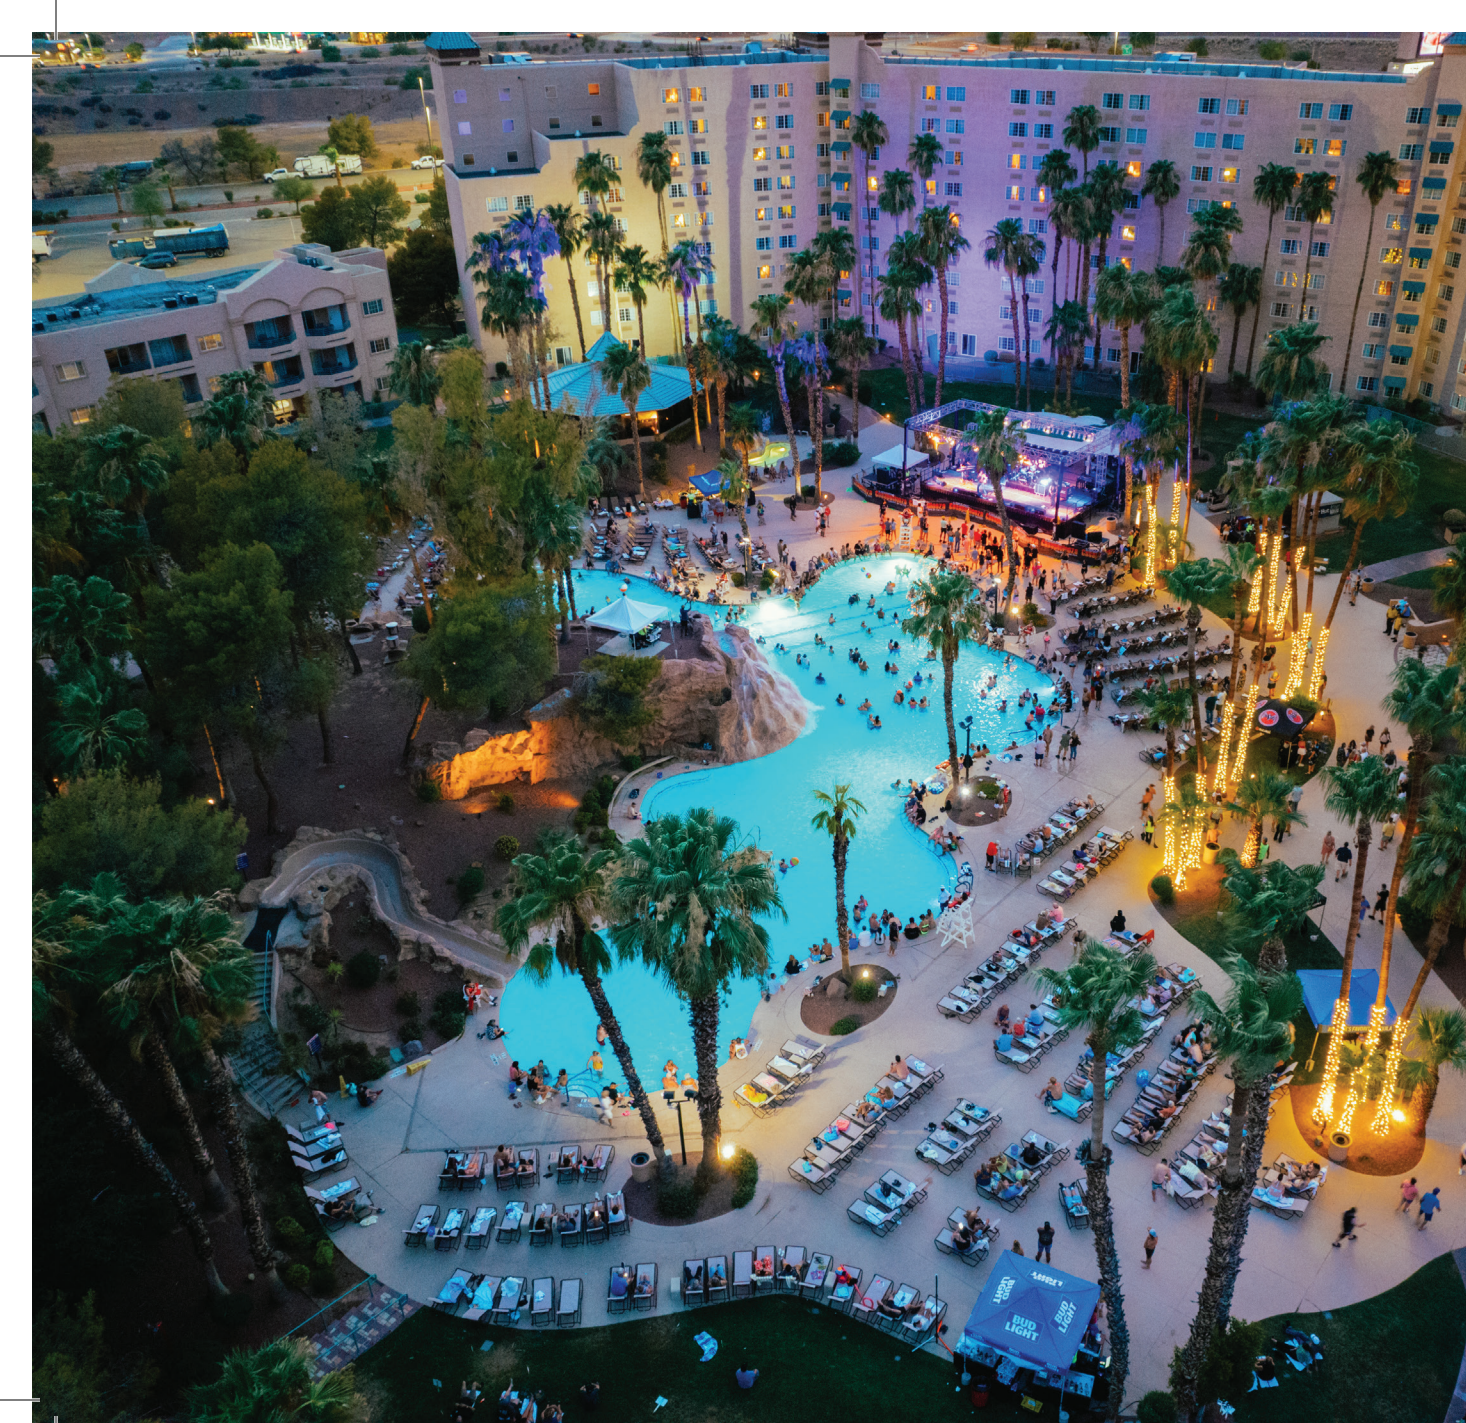

Casa Blanca

RESORT | CASINO | SPA | GOLF

MEETINGS & EVENTS

WITH A SENSE OF ADVENTURE

MORE THAN A MEETING

AN UNFORGETTABLE JOURNEY

Located just one hour north of Las Vegas on I-15, Mesquite is the perfect destination for groups seeking a dynamic and memorable meeting experience. Mesquite is home to CasaBlanca Resort & Casino, where comfort and world-class amenities blend seamlessly with a sense of adventure.

Whether you're hosting a corporate event, conference, or team-building retreat, CasaBlanca Resort is designed to inspire creativity, foster collaboration, and ensure every gathering is a resounding success.

ALWAYS AN ADVENTURE

CASABLANCA RESORT & CASINO

472 ROOMS

16,000 SQ.-FT OF CONVENTION & BANQUET SPACE ALONG WITH 145,000 OF SPECIALTY MEETING SPACE

27,000 SQ.-FT. CASINO & SPORTSBOOK

CASABLANCA PAVILION

OUTDOOR LAGOON POOL